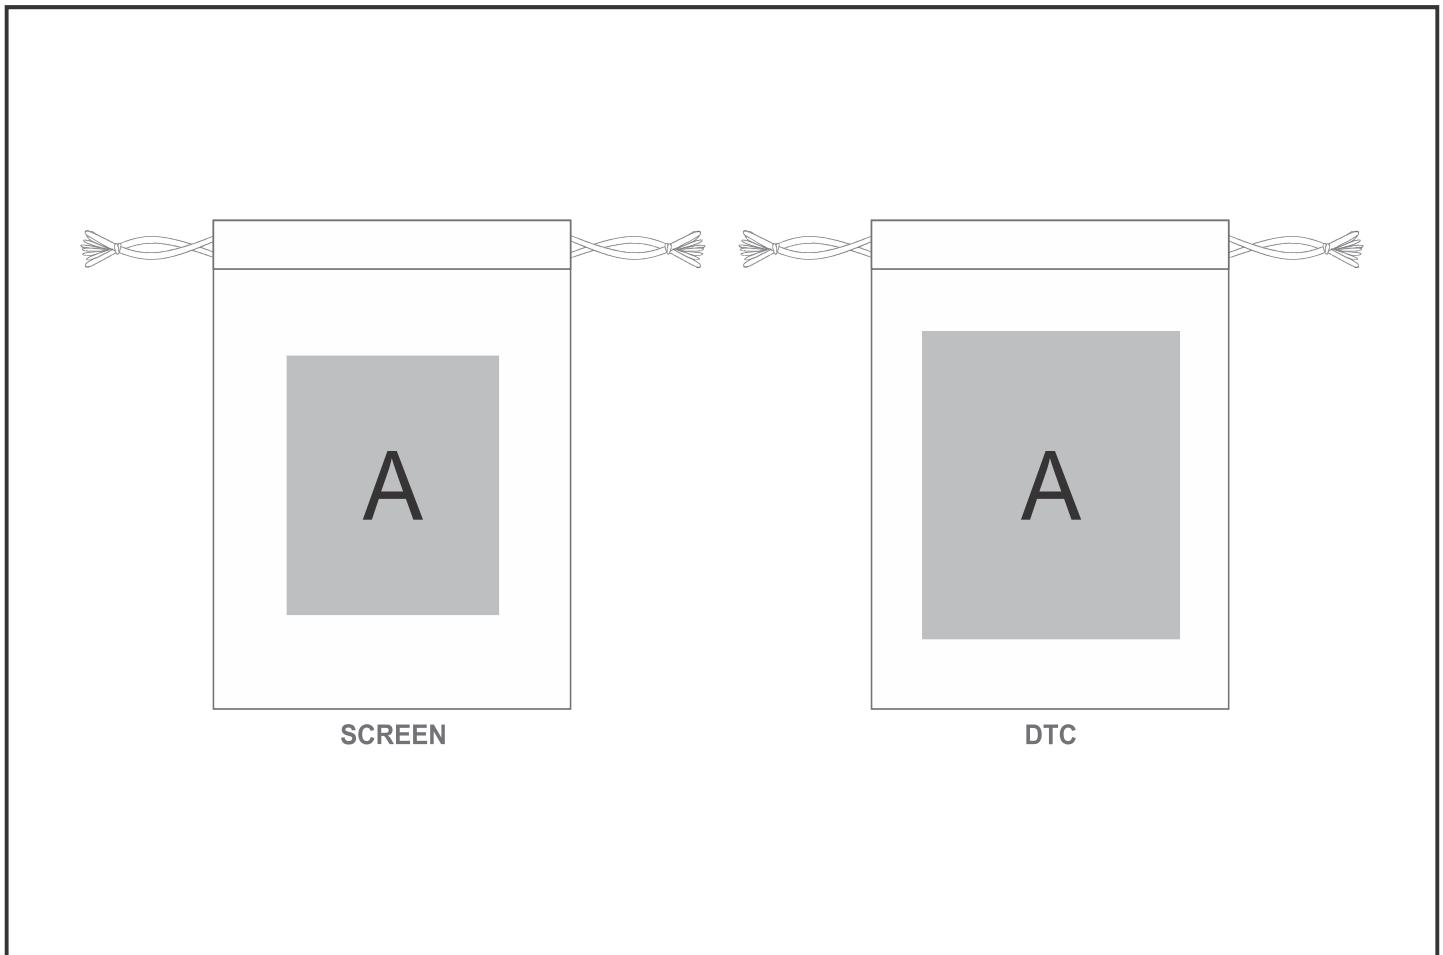

GF-EE-1117-B

Eva & Elm Breana Makeup Brushes

Need to know:

- Texture of Item will affect the quality of Print.

Branding Options:

Position	Branding Method (Branding Code)	No. of Colours	Dimension
A	Screen Print (SA)	1 Colour	60mm wide x 70mm high
A	Digital Direct Transfer (DDT-D)	Full Colour	85mm wide x 74mm high
A	Digital Direct Transfer (DDT-A)	Full Colour	85mm wide x 95mm high